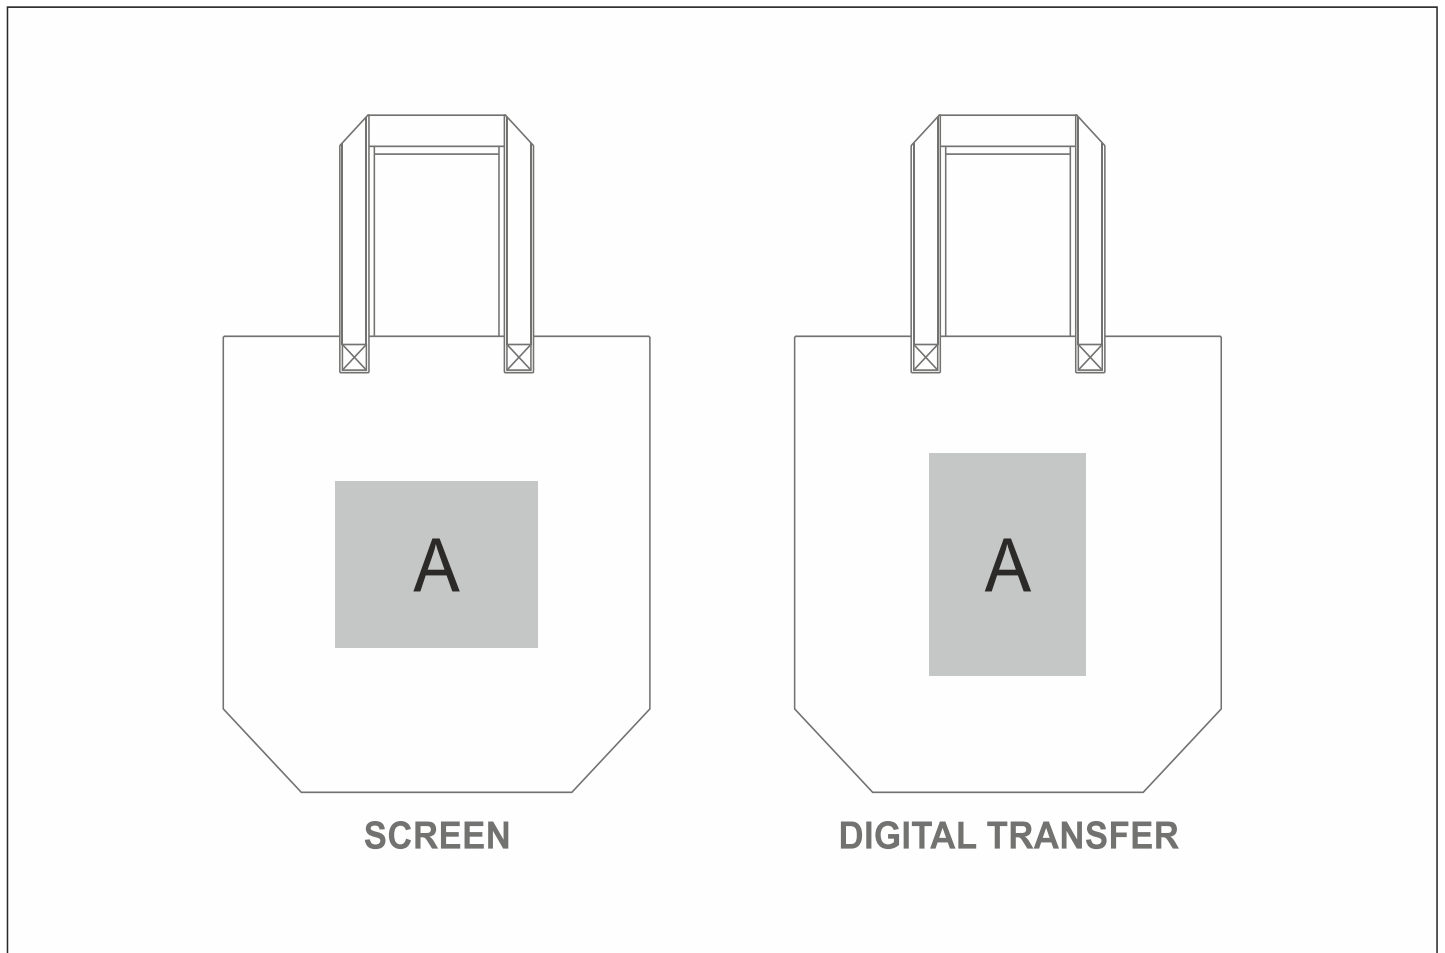

BG-AM-395-B

Oceania RPET Felt Tote

Need to know:

- Includes 1-Colour, 1-Position Screen Print (setup fee applies)
- Screen: Texture of Item will affect the Print.
- DTC: No Fine Detail or Thin Text due to Texture of Material.

Branding Options:

Position	Branding Method (Branding Code)	No. of Colours	Dimension
A	Screen Print (SC)	1 Colour	200mm wide x 190mm high
A	Digital Direct Transfer (DDT-D)	Full Colour	105mm wide x 74mm high
A	Digital Direct Transfer (DDT-A)	Full Colour	148mm wide x 105mm high
A	Digital Direct Transfer (DDT-B)	Full Colour	200mm wide x 150mm high
A	Digital Direct Transfer (DDT-C)	Full Colour	200mm wide x 200mm high